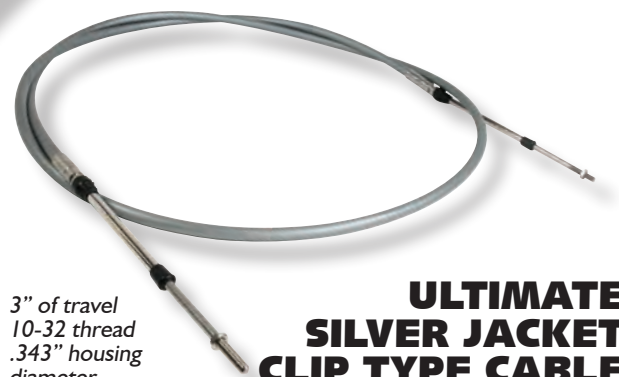

2" of travel
10-32 thread
.343" housing diameter

3" of travel
10-32 thread
.343" housing diameter

ULTIMATE SILVER JACKET CLIP TYPE CABLE

C93-030 ..... 30 inch / 2.5 feet	C93-138 .. 138 inch / 11.5 feet
C93-036 ..... 36 inch / 3 feet	C93-144 ..... 144 inch / 12 feet
C93-042 ..... 42 inch / 3.5 feet	C93-150 .. 150 inch / 12.5 feet
C93-048 ..... 48 inch / 4 feet	C93-156 ..... 156 inch / 13 feet
C93-054 ..... 54 inch / 4.5 feet	C93-162 .. 162 inch / 13.5 feet
C93-060 ..... 60 inch / 5 feet	C93-168 ..... 168 inch / 14 feet
C93-066 ..... 66 inch / 5.5 feet	C93-174 .. 174 inch / 14.5 feet
C93-072 ..... 72 inch / 6 feet	C93-180 ..... 180 inch / 15 feet
C93-078 ..... 78 inch / 6.5 feet	C93-186 .. 186 inch / 15.5 feet
C93-084 ..... 84 inch / 7 feet	C93-192 ..... 192 inch / 16 feet
C93-090 ..... 90 inch / 7.5 feet	C93-198 .. 198 inch / 16.5 feet
C93-096 ..... 96 inch / 8 feet	C93-204 ..... 204 inch / 17 feet
C93-102 ..... 102 inch / 8.5 feet	C93-210 .. 210 inch / 17.5 feet
C93-108 ..... 108 inch / 9 feet	C93-216 ..... 216 inch / 18 feet
C93-114 ..... 114 inch / 9.5 feet	C93-222 .. 222 inch / 18.5 feet
C93-120 ..... 120 inch / 10 feet	C93-228 ..... 228 inch / 19 feet
C93-126 .. 126 inch / 10.5 feet	C93-234 .. 234 inch / 19.5 feet
C93-132 ..... 132 inch / 11 feet	C93-240 ..... 240 inch / 20 feet