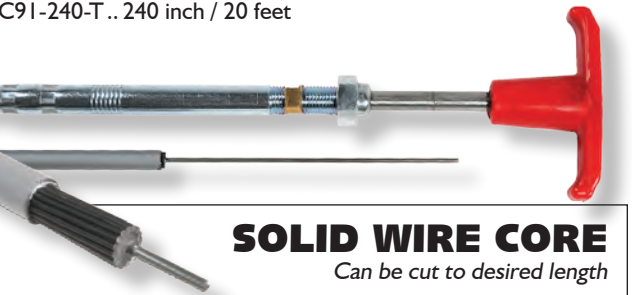

C91-180 180 inch / 15 feet C91-240 240 inch / 20 feet

SOLID WIRE CORE

Can be cut to desired length

2" travel
.25" housing diameter

SILVER JACKET BULKHEAD TEE HANDLE CABLE

C91-240-T .. 240 inch / 20 feet

SOLID WIRE CORE

Can be cut to desired length

2" of travel
10-32 thread
.343" housing diameter

ULTIMATE SILVER JACKET BULKHEAD CABLE

C95-030 30 inch / 2.5 feet	C95-090 90 inch / 7.5 feet
C95-036 36 inch / 3 feet	C95-096 96 inch / 8 feet
C95-042 42 inch / 3.5 feet	C95-102 102 inch / 8.5 feet
C95-048 48 inch / 4 feet	C95-108 108 inch / 9 feet
C95-054 54 inch / 4.5 feet	C95-114 114 inch / 9.5 feet
C95-060 60 inch / 5 feet	C95-120 120 inch / 10 feet
C95-066 66 inch / 5.5 feet	C95-126 .. 126 inch / 10.5 feet
C95-072 72 inch / 6 feet	C95-132 132 inch / 11 feet
C95-078 78 inch / 6.5 feet	C95-138 ... 138 inch / 11.5 feet
C95-084 84 inch / 7 feet	C95-144 144 inch / 12 feet